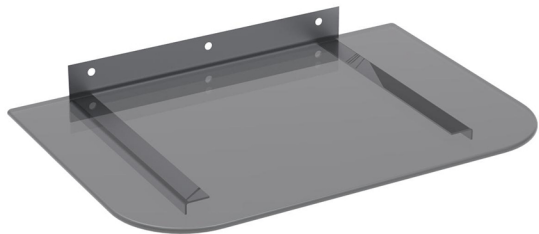

DVD / RECEIVER SHELF

SH 05D

● Size: 340x240

● Thickness: 5mm

● Capacity: 12 Kgs

● Tempered Glass