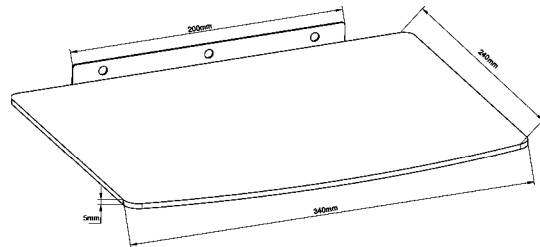

DVD / RECEIVER SHELF

SH 05D

● Size: 340x240

● Thickness: 5mm

● Capacity: 12 Kgs

● Tempered Glass